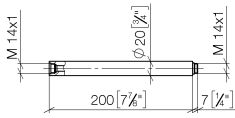

## Extension for shower with fixed riser 200 mm - Brushed Chrome

IMO

12 120 970

	Brushed Chrome	12 120 970-93
	Brushed Light Gold	12 120 970-27

Fits: IMO, LULU, MADISON, MEM, TARA,  
CL.1, LISSÉ, VAIA, META, CYO

## Extension for shower with fixed riser 200 mm - Brushed Chrome

---

IMO

12 120 970

12 120 970

mm [inches]

12 120 970

Parts for other finishes can be found here: [Brushed Light Gold](#)

### Spare parts list

No.	Item Number	Name	Quantity used	Delivery time
1	90 14 10 011 00 90	seal	1	2
2	09 24 04 180-93	extension	1	20