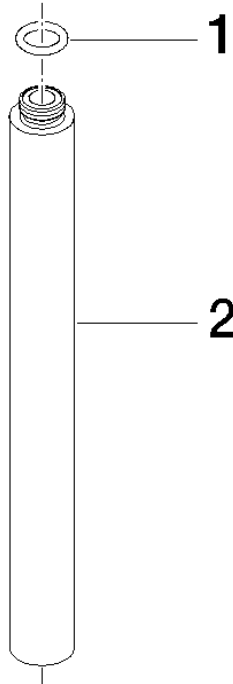

## Extension for shower with fixed riser 200 mm - Brushed Chrome

IMO

12 120 970

	Brushed Chrome	12 120 970-93
	Brushed Light Gold	12 120 970-27

Fits: IMO, LULU, MADISON, MEM, TARA,  
CL.1, LISSÉ, VAIA, META, CYO

## Extension for shower with fixed riser 200 mm - Brushed Chrome

---

IMO

12 120 970

12 120 970

mm [inches]

12 120 970

Parts for other finishes can be found here: [Brushed Light Gold](#)

### Spare parts list

No.	Item Number	Name	Quantity used	Delivery time
1	90 14 10 011 00 90	seal	1	2
2	09 24 04 180-93	extension	1	20